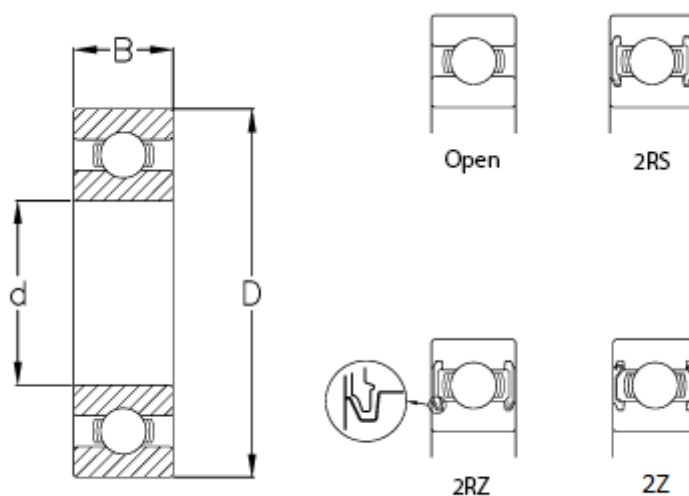

Data Sheet

Article number: 57960113003302

Description: CeramicSpeed hybrid bearing Insulate sealed
6026-CSB.C3

Measures

B	= 33
Ball grade	= 5
C (KN)	= 112
C0	= 100
d	= 130
D	= 200
Max rpm.	= 4300
Type	= 6026